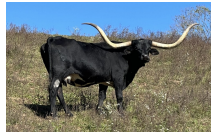

His pedigree consist of some of the most prominent black animals in the industry. His sire is the 2022 Legacy Spotlight Sire. He goes back to Rio, Monica, Night Safari. On the dam side his mother is a solid black cow that is a full sister to WS Rainbow and a maternal half sister to WS Jamakizm. Looking forward to seeing his babies in the spring of 2022.

**TTT:** 74.5000 on 05/06/2023

JH RURAL SAFARI SON

WS MIDNIGHT

JH RURALY SCREWED

NIGHT SAFARI BL833

Julio's Thunder

Jamoca

JP RIO GRANDE