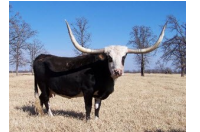

ZD KELLY

Date of Birth: 01/17/2004
Registration 1: B71970
Breeder: Zech Dameron III
Owner: Watson/Marquess Partnership

TTT: 83.2500 on 10/23/2013

DIAMOND W PAY CASH

DELTA URSULA

DIAMOND W PAY CHEX

Diamond W 9811

TABASCO

SR EMPEROR'S BRENDA

Bueno Chex

DELTA TARI FM182

D Bar S Supe's Payday

Diamond W 600

DIXIE HUNTER

DELTA DIAMOND