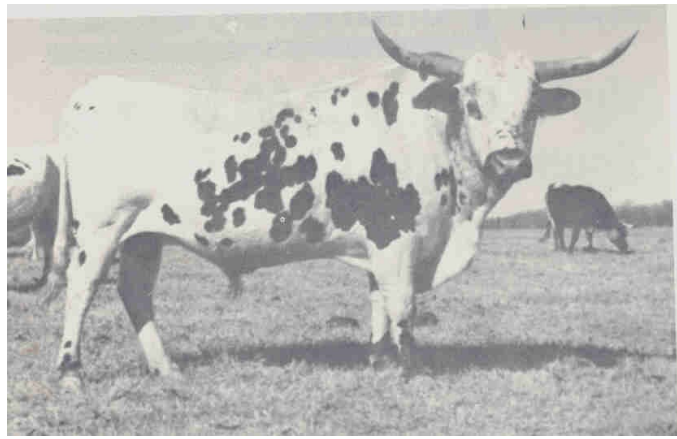

PAPPY 'L'

Date of Birth: 03/01/1973
Registration 1: B1738
Breeder: NO MEMBER
Owner: HARMON M. KNIGHT

THOMAS

Butler Texas Longhorn

Butler Texas Longhorn