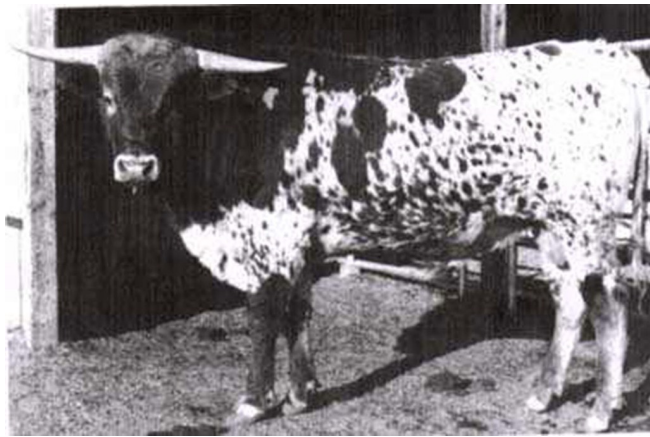

RANGER'S STRANGER

Date of Birth: 04/14/1981
 Registration 1: BA14042

Courtesy of DCCI

RANGER'S STRANGER

TEXAS RANGER JP

TWO TONE

BRAZOS BELLE 182ND

PHILLIPS TEXAS LONGHORN

Phillips Texas Longhorn

Phillips Texas Longhorn

Phillips Texas Longhorn

WHITE WILD FLOWER