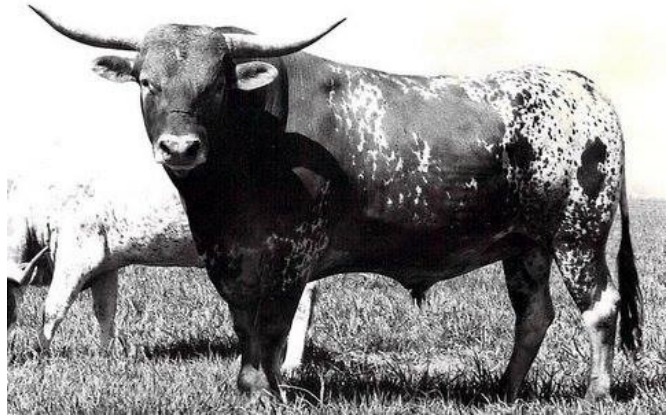

**TEXAS TORO 60**

**Date of Birth:** 01/01/1972  
**Registration 1:** B799  
**Sale Price:** \$  
**Breeder:** DICKINSON RANCH

PHILLIPS TEXAS LONGHORN

TWO TONE

Phillips Texas Longhorn

Phillips Texas Longhorn

Phillips Texas Longhorn

WR 1071