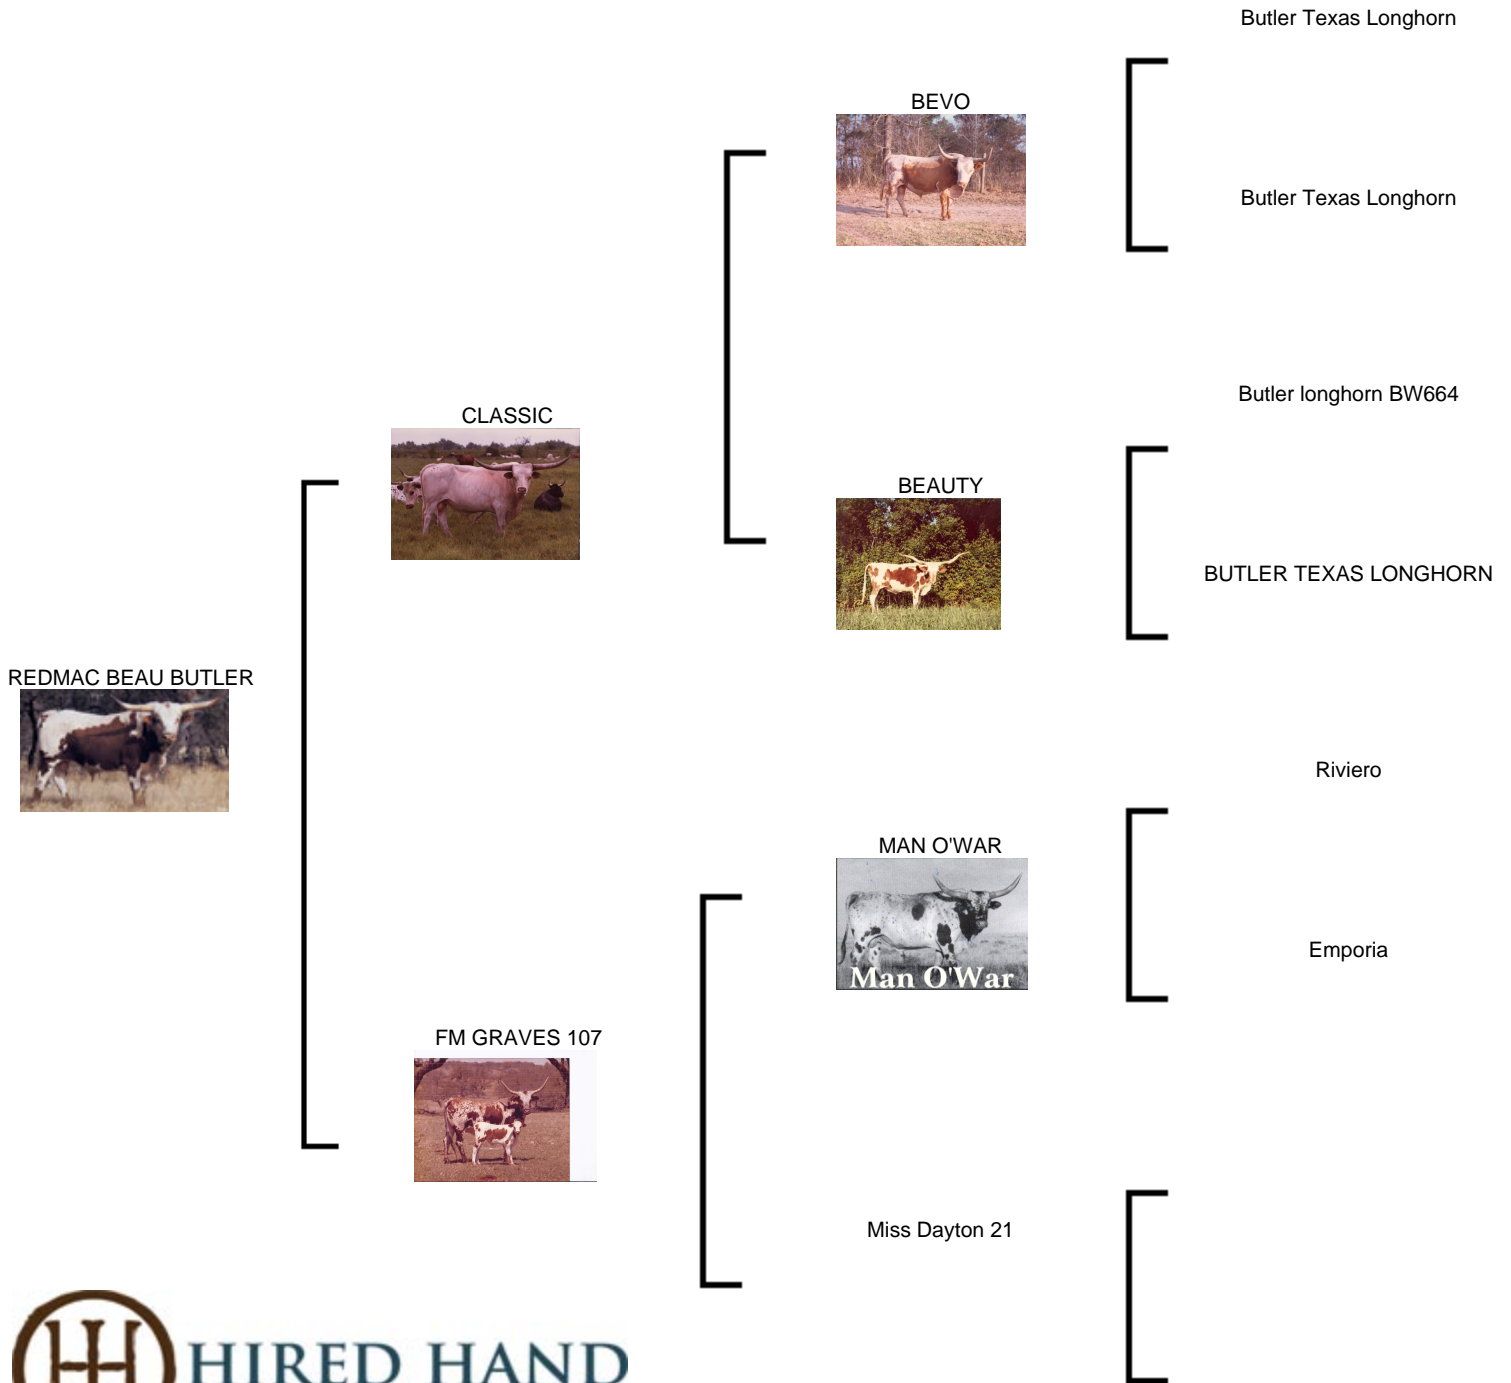

**REDMAC BEAU BUTLER**

**Date of Birth:** 03/05/1980  
**Registration 1:** BA11490  
**Breeder:** RED MCCOMBS RANCHES OF TEXAS

REDMAC BEAU BUTLER

CLASSIC

BEVO

Butler Texas Longhorn

Butler Texas Longhorn

BEAUTY

Butler longhorn BW664

BUTLER TEXAS LONGHORN

MAN O'WAR

Riviero

Emporia

FM GRAVES 107

Miss Dayton 21