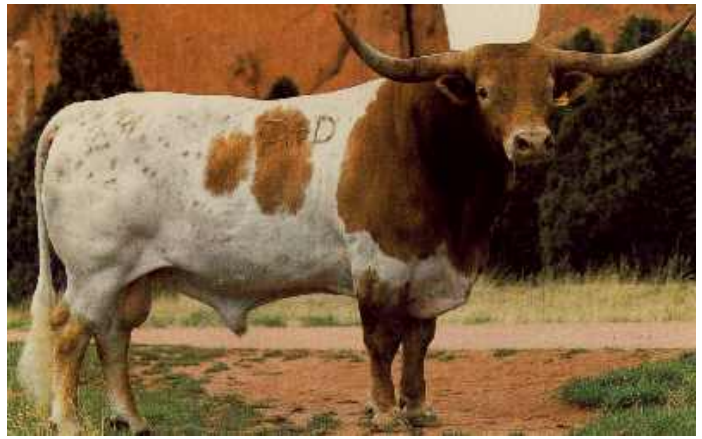

**ZHIVAGO**

**Date of Birth:** 04/04/1987  
**Registration 1:** 38225  
**Registration 2:** B39225  
**Breeder:** Dickinson Cattle Co Inc  
**Owner:** Susan Burton

Courtesy of DCCI